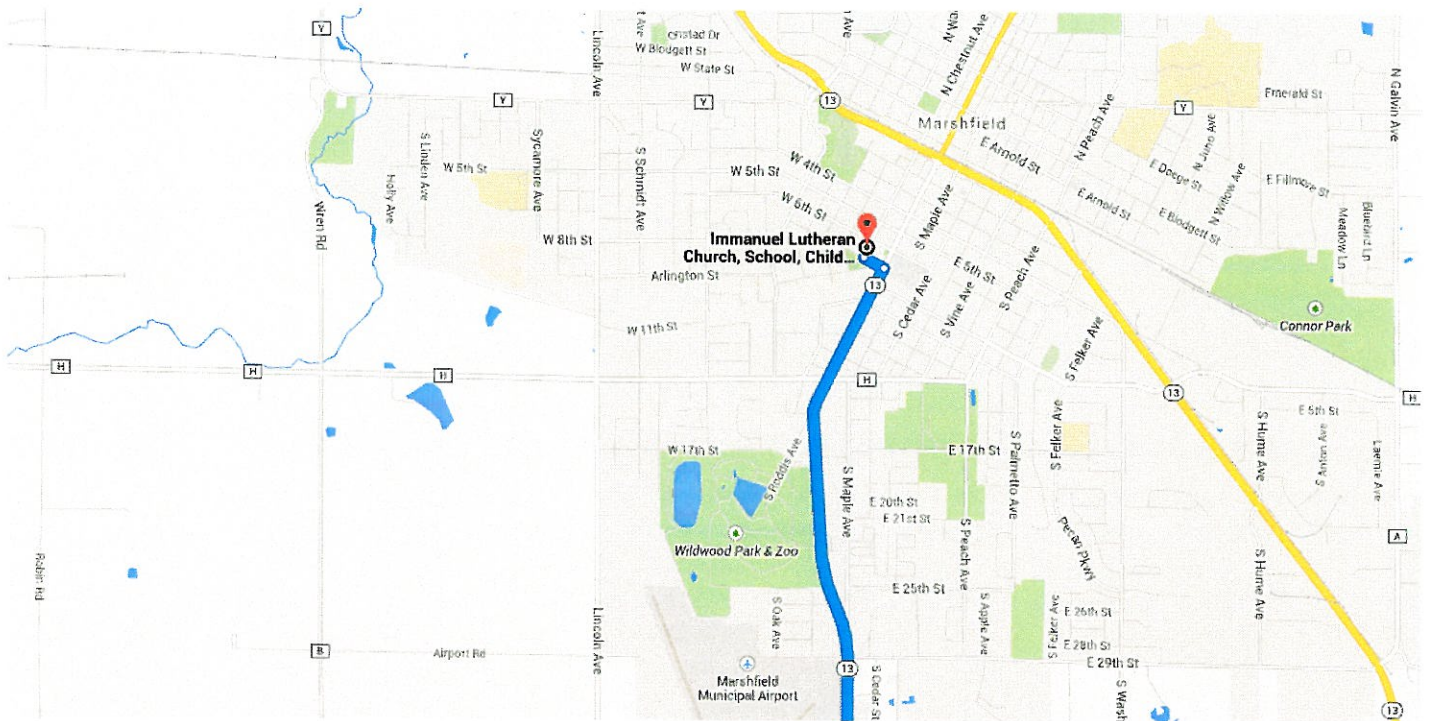

Directions from Trinity Lutheran Church to Immanuel Lutheran Church, School, Child Care

Trinity Lutheran Church
9529 Wisconsin 80, Marshfield, WI 54449

-  1. Head north on **WI-80 N/Wisconsin 80 Trunk N** 0.4 mi
-  2. At the traffic circle, take the **2nd** exit onto **US-10 E** 1.9 mi
-  3. At the traffic circle, take the **2nd** exit onto **WI-13 Business N** 0.1 mi
-  4. At the traffic circle, take the **2nd** exit and stay on **WI-13 Business N** 2.5 mi
-  5. Turn **left** onto **W 7th St** 420 ft
-  6. Take the **1st right** onto **S Chestnut Ave**
 Destination will be on the left 190 ft

📍 Immanuel Lutheran Church, School, Child Care

604 South Chestnut Avenue, Marshfield, WI 54449

These directions are for planning purposes only. You may find that construction projects, traffic, weather, or other events may cause conditions to differ from the map results, and you should plan your route accordingly. You must obey all signs or notices regarding your route.