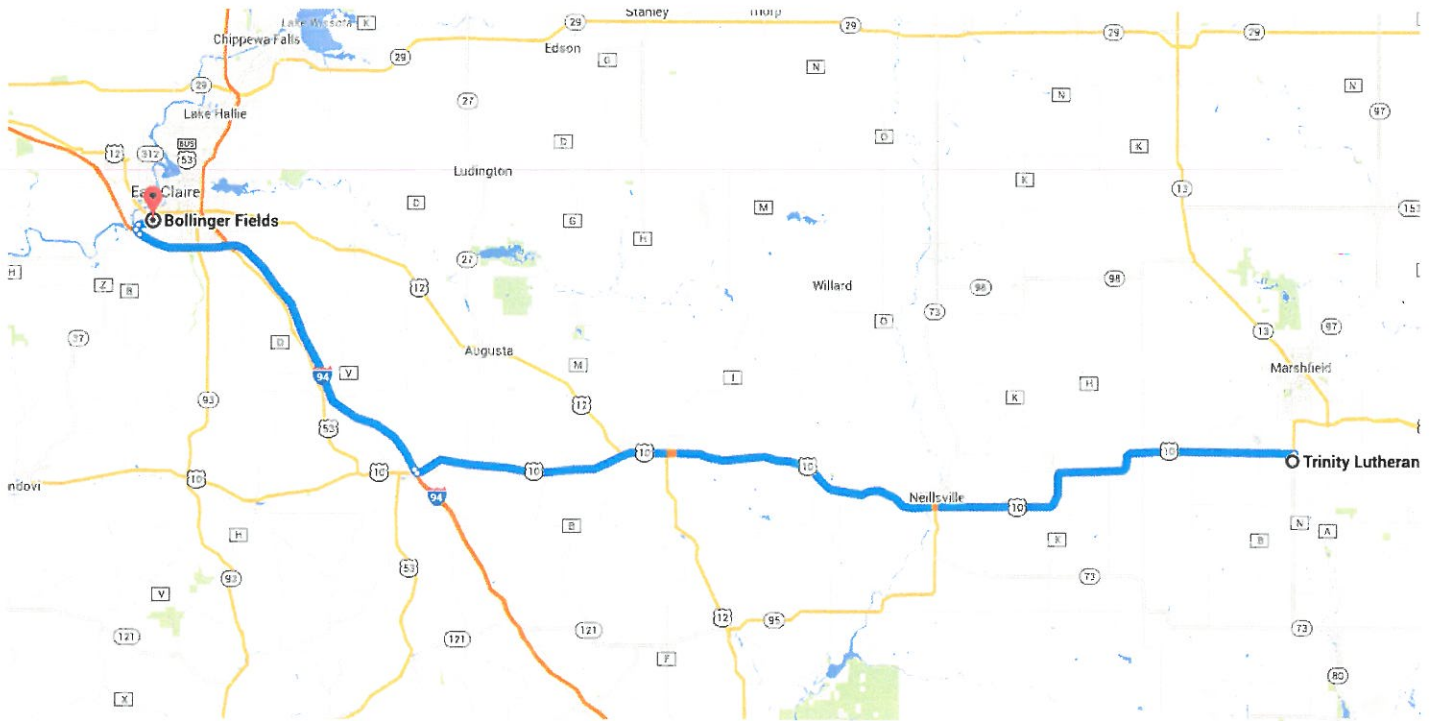

Directions from Trinity Lutheran Church to Bollinger Fields

Trinity Lutheran Church
9529 Wisconsin 80, Marshfield, WI 54449

Drive along Wisconsin 80 N

0.5 mi / 1 min

↑ 1. Head east on Half Mile Dr toward Wisconsin 80 S

302 ft

↶ 2. Turn left onto Wisconsin 80 N

0.5 mi

Follow US-10 W and I-94 W to Wisconsin

Trunk 37 N in Eau Claire. Take exit 65 from I-94 W

77.7 mi / 1 h 19 min

- 3. At the traffic circle, take the 3rd exit onto US-10 W 54.3 mi
- 4. Turn right onto the Interstate 94 W ramp to Eau Claire 0.3 mi
- 5. Merge onto I-94 W 22.8 mi
- 6. Take exit 65 for Wisconsin 37 toward Eau Claire/Mondovi 0.3 mi

Take W Hamilton Ave to Eldorado Blvd

1.2 mi / 3 min

- 7. Turn right onto Wisconsin Trunk 37 N (signs for Wisconsin 37 N) 0.3 mi
- 8. Take the 1st right onto W Hamilton Ave 0.8 mi
- 9. Take the 3rd left onto Eldorado Blvd 0.2 mi
i Destination will be on the right