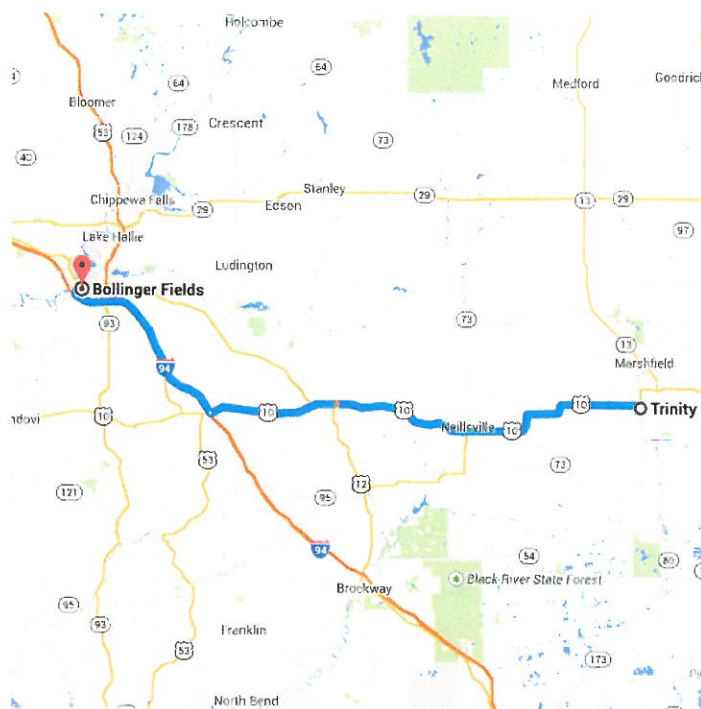

Directions from Trinity Lutheran Church to Bollinger Fields

Trinity Lutheran Church
9529 Wisconsin 80, Marshfield, WI 54449

Drive along Wisconsin 80 N

0.5 mi / 1 min

↑ 1. Head east on Half Mile Dr toward Wisconsin 80 S

302 ft

↶ 2. Turn left onto Wisconsin 80 N

0.5 mi

Follow US-10 W and I-94 W to Wisconsin

Trunk 37 N in Eau Claire. Take exit 65 from I-94 W

77.7 mi / 1 h 19 min

- 3. At the traffic circle, take the 3rd exit onto US-10 W 54.3 mi
- 4. Turn right onto the Interstate 94 W ramp to Eau Claire 0.3 mi
- 5. Merge onto I-94 W 22.8 mi
- 6. Take exit 65 for Wisconsin 37 toward Eau Claire/Mondovi 0.3 mi

Take W Hamilton Ave to Eldorado Blvd

1.2 mi / 3 min

- 7. Turn right onto Wisconsin Trunk 37 N (signs for Wisconsin 37 N) 0.3 mi
- 8. Take the 1st right onto W Hamilton Ave 0.8 mi
- 9. Take the 3rd left onto Eldorado Blvd 0.2 mi
i Destination will be on the right

Bollinger Fields

Eldorado Blvd, Eau Claire, WI 54701

These directions are for planning purposes only. You may find that construction projects, traffic, weather, or other events may cause conditions to differ from the map results, and you should plan your route accordingly. You must obey all signs or notices regarding your route.