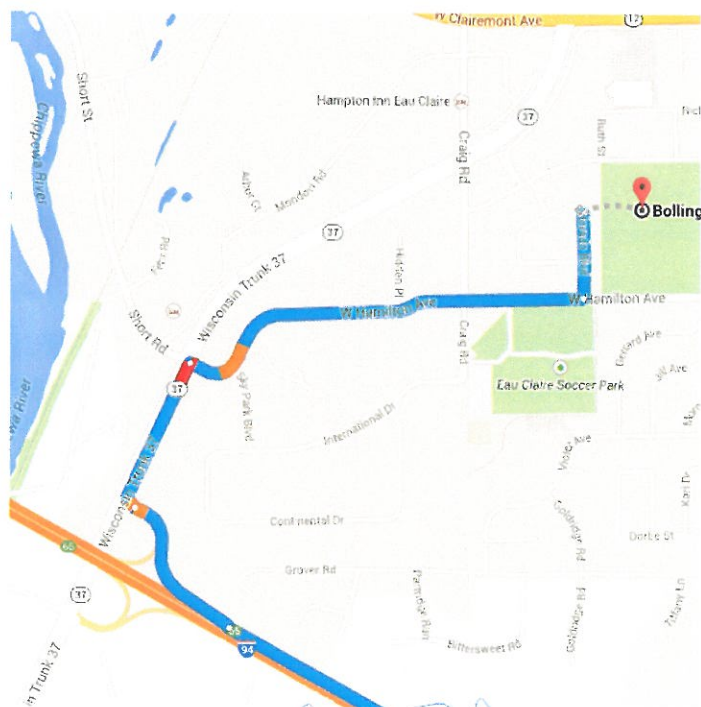

Directions from Trinity Lutheran Church to Bollinger Fields

Trinity Lutheran Church
9529 Wisconsin 80, Marshfield, WI 54449

Drive along Wisconsin 80 N

0.5 mi / 1 min

↑ 1. Head east on Half Mile Dr toward Wisconsin 80 S

302 ft

↶ 2. Turn left onto Wisconsin 80 N

0.5 mi

Follow US-10 W and I-94 W to Wisconsin

Trunk 37 N in Eau Claire. Take exit 65 from I-94 W

77.7 mi / 1 h 19 min

- 3. At the traffic circle, take the 3rd exit onto US-10 W 54.3 mi
- 4. Turn right onto the Interstate 94 W ramp to Eau Claire 0.3 mi
- 5. Merge onto I-94 W 22.8 mi
- 6. Take exit 65 for Wisconsin 37 toward Eau Claire/Mondovi 0.3 mi

Take W Hamilton Ave to Eldorado Blvd

1.2 mi / 3 min

- 7. Turn right onto Wisconsin Trunk 37 N (signs for Wisconsin 37 N) 0.3 mi
- 8. Take the 1st right onto W Hamilton Ave 0.8 mi
- 9. Take the 3rd left onto Eldorado Blvd 0.2 mi
i Destination will be on the right