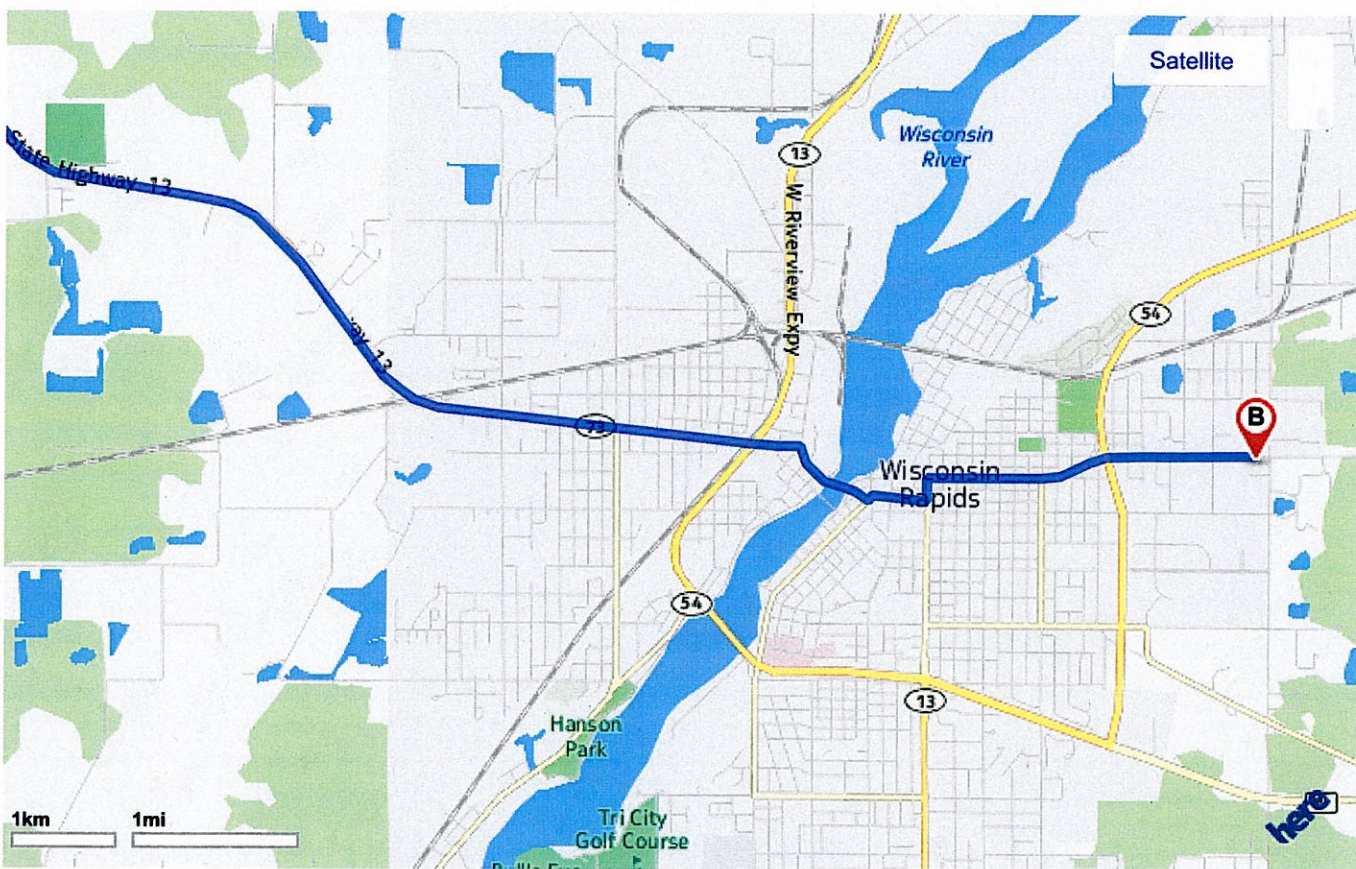

**A** 9529 WI-80, Marshfield, WI 54449 (Trinity School)

**B** 3120 Washington St, Wisconsin Rapids, WI 54494-1615

VS. Immanuel, Wisconsin Rapids  
Soccer Game

Close-up map on next page <sup>225</sup>

Total Distance: 30.41 mi — Total Time: 40 mins

Map Layout

**A** 9529 WI-80, Marshfield, WI 54449

Expand All

Head toward Half Mile Dr on WI-80

Go for 12.0 mi

Hide

Continue on WI-73

Go for 16.0 mi

Hide

Continue on W Grand Ave (WI-34)

Go for 0.1 mi

Hide

- ↑ Continue on W Jackson St (WI-34) Go for 0.1 mi
- ➡ Turn right onto W Jackson St Go for 0.4 mi
- ↶ Turn left onto Market St Go for 127 ft
- ↗ Bear right onto Avon St Go for 0.2 mi
- ↶ Turn left onto 8th St N Go for 524 ft
- ➡ Turn right onto Baker St Go for 0.5 mi
- ↑ Continue on Baker Dr Go for 0.2 mi
- ↑ Continue on Washington St Go for 0.7 mi

Your destination on Washington St is on the right. The trip takes 30.4 mi and 40 mins.

 **3120 Washington St, Wisconsin Rapids, WI 54494-1615**

When using any driving directions or map, it is a good idea to double check and make sure the road still exists, watch out for construction, and follow all traffic safety precautions. This is only to be used as an aid in planning